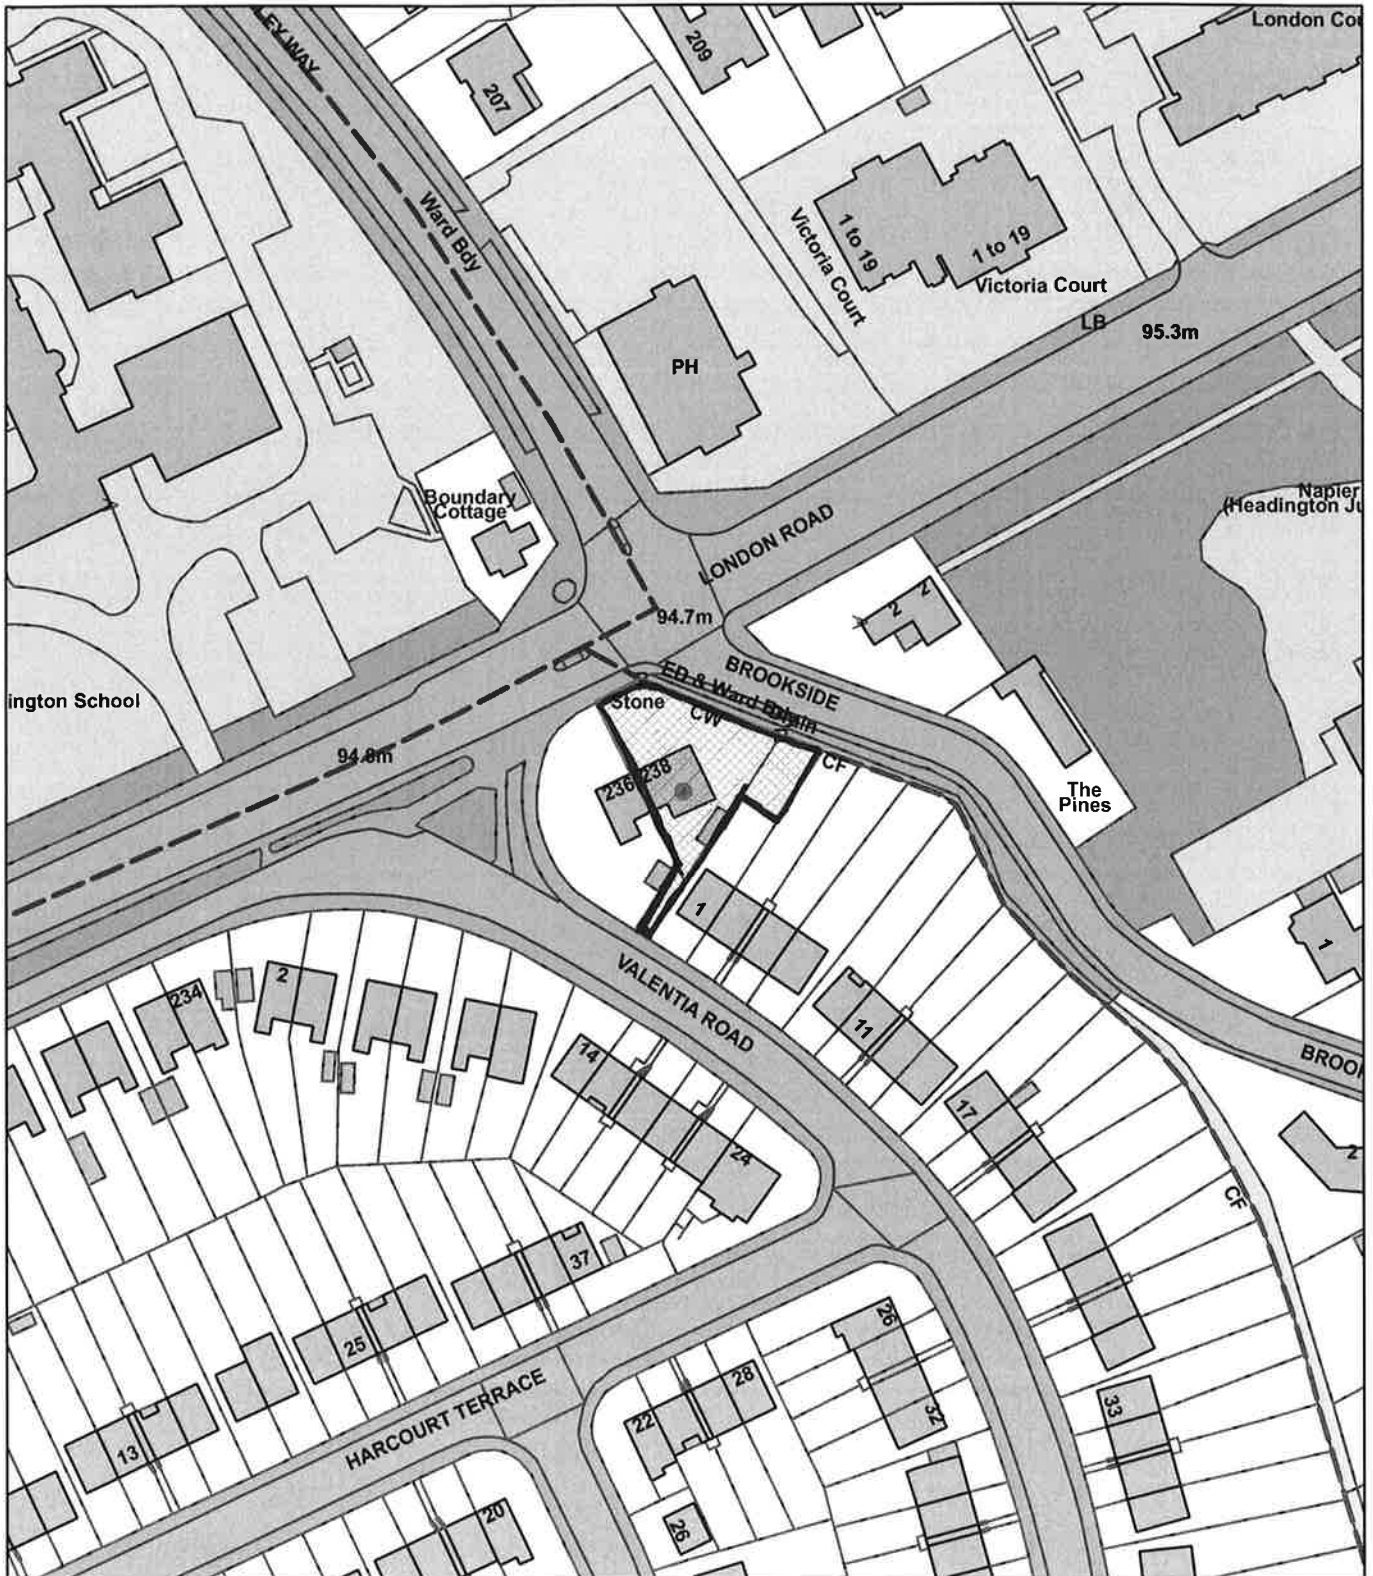

Appendix 1

238 Headington Road

© Crown Copyright and database right 2015.
Ordnance Survey 100019348.

Oxford City Council

Scale: 1:1,250 (printed to A4)

City Development

This page is intentionally left blank